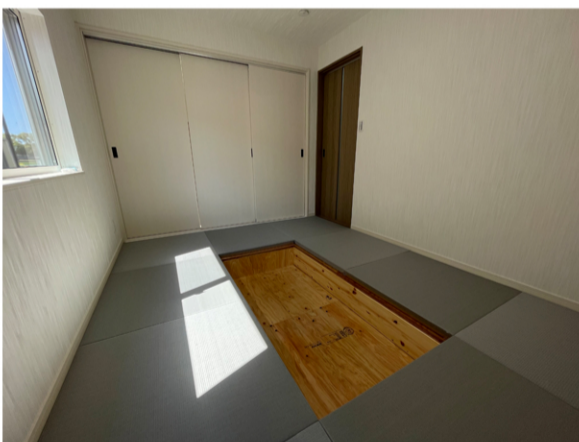

フレンズタウン  
西長戸

Entrance

shoe closet

Living • Dining • Kitchen • pantry

Japanese-style room

First restroom

bath

dressing room

**Master bedroom**

**iron railing**

**balcony**

**The second restroom**